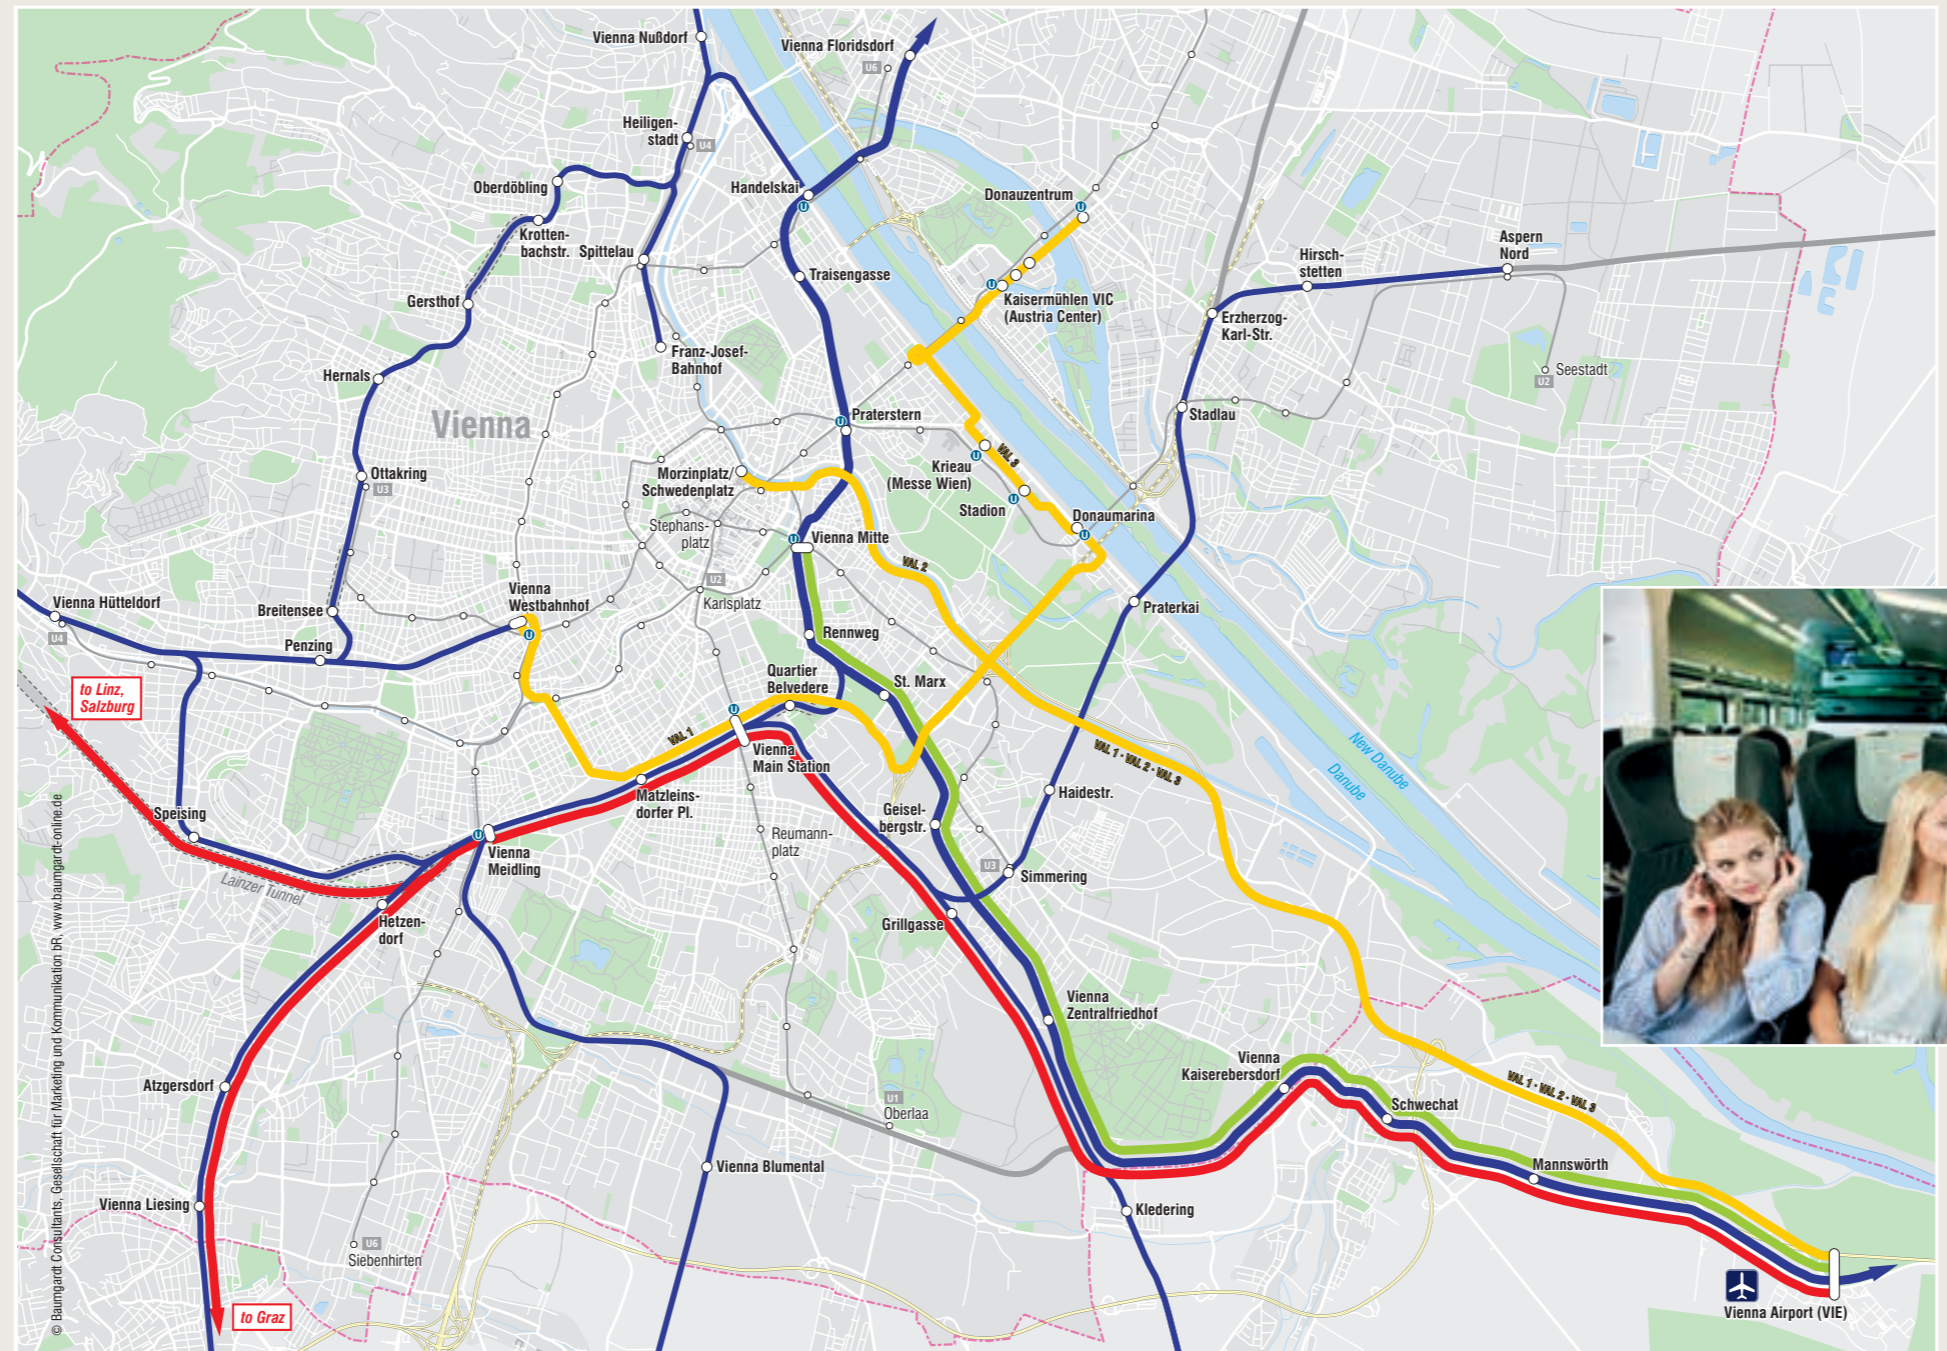

Imprint: ÖBB-Personenverkehr AG, 1100 Wien, Am Hauptbahnhof 2, company reg. no. 248742, place of production Gerin Druck GmbH, Wolkersdorf, place of publication Vienna, product no. 113023-1514, correct as at December 2023, subject to typing and printing errors, subject to change. Cover photo: Vienna Airport - ÖBB/Harald Eisenberger, Österreichische Postbus AG/Harald Eisenberger, CAT/Zinner and ÖBB/Harald Eisenberger.

Travel quickly and comfortably from Vienna Airport to Vienna city centre

Legend:

- OBB Railjet
- OBB Suburban trains
- CAT City Airport Train
- Vienna AirportLines

Direct links to Vienna city centre

YOUR CONNECTIONS BETWEEN VIENNA AIRPORT AND VIENNA CITY CENTRE

TODAY. TOMORROW. TOGETHER.

& WHAT'S YOUR RIDE?

10.12.2023 – 14.12.2024
oebb.at/flughafen

Direct links to Vienna city centre

ÖBB Railjet: from Vienna Airport to Wien Hauptbahnhof, journey time from just 15 minutes

ÖBB Railjet trains are a rapid, comfortable service between Vienna Airport and Wien Hauptbahnhof (where you can change onto the U1 underground line as well as further long-distance and local services) or Wien Meidling (for the U6 line). Railjet trains also offer direct connections to other Austrian cities like St. Pölten, Linz, Salzburg, Innsbruck and Graz.